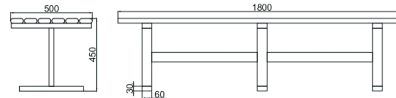

Catalog no.	Dimension length
5017-1	180

MATERIALS

- steel profile 60x30x1,5
- pcv board bench

MADE

- powder coated steel colours