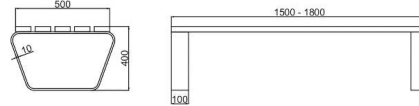

5002

Catalog no.	Dimension length
5002-1	150
5002-2	180

MATERIALS

- steel tube fi48,3x2
- pine slat dimension 38x90x1500/1800

MADE

- powder coated steel colours
- wood - varnish in colours

5003

Catalog no.	Dimension length
5003-1	150
5003-2	180

MATERIALS

- steel tube fi60,3x2
- pine slat dimension 38x90x1500/1800

MADE

- powder coated steel colours
- wood - varnish in colours

5007

Catalog no.	Dimension length
5007-1	150
5007-2	180

MATERIALS

- flat bar 100x10
- pine slat dimension 38x90x1500/1800

MADE

- powder coated steel, colours
- wood - varnish in colours

5008

Catalog no.	Dimension length
5008-1	150
5008-2	180

MATERIALS

- flat bar 100x10
- pine slat dimension 38x90x1500/1800

MADE

- powder coated steel, colours
- wood - varnish in colours

5009

Catalog no.	Dimension length
5009-1	150
5009-2	180

MATERIALS

- steel sheet 8mm
- pine slat dimension 38x90x1500/1800

MADE

- powder coated steel, colours
- wood - varnish in colours

5010

Catalog no.	Dimension length
5010-1	150
5010-2	180