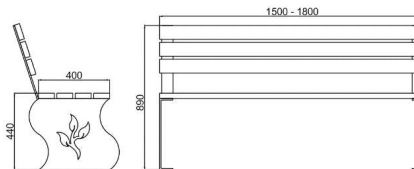

5009

Catalog no.	Dimension length
5009-1	150
5009-2	180

MATERIALS

- steel sheet 8mm
- pine slat dimension 38x90x1500/1800

MADE

- powder coated steel, colours
- wood - varnish in colours

5010

Catalog no.	Dimension length
5010-1	150
5010-2	180

MATERIALS

- steel sheet 8mm
- pine slat dimension 38x90x1500/1800

MADE

- powder coated steel, colours
- wood - varnish in colours

5011

Catalog no.	Dimension length
5011-1	150
5011-2	180

MATERIALS

- steel sheet 8mm
- pine slat dimension 38x90x1500/1800

MADE

- powder coated steel, colours
- wood - varnish in colours

5012

Catalog no.	Dimension length
5012-1	150
5012-2	180

MATERIALS

- steel sheet 8mm
- pine slat dimension 38x90x1500/1800

MADE

- powder coated steel, colours
- wood - varnish in colours

5013

Catalog no.	Dimension length
5013-1	150
5013-2	180

MATERIALS

- steel profile 45x45 and flat bar 45x5
- pine slat dimension 38x90x1500/1800

MADE

- powder coated steel, colours
- wood - varnish in colours