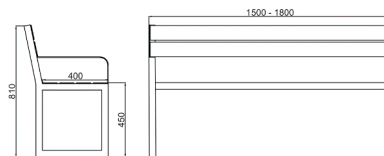

5019

Catalog no.	Dimension length
5019-1	150
5019-2	180

MATERIALS

- steel angle 40x40x4
- pine slat dimension 38x90x1500/1800

MADE

- powder coated steel, colours
- wood - varnish in colours

5020

Catalog no.	Dimension length
5020-1	150
5020-2	180

MATERIALS

- steel angle 40x40x4
- pine slat dimension 38x90x1800

MADE

- powder coated steel, colours
- wood - varnish in colours

5021

Catalog no.	Diemsnion length
5021-1	150
5021-2	180

MATERIALS

- steel angle 40x40x4
- pine slat dimension 38x90x1500/1800

MADE

- powder coated steel, colours
- wood - varnish in colours