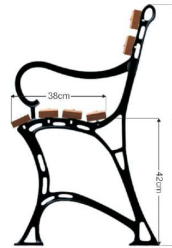

MATERIALS

- steel profile 45x45x2
- pine slat dimension 38x90x1800

MADE

- powder coated steel, colours
- wood - varnish in colours

5024

Catalog no.	Dimension length
5024-1	150
5024-2	180

MATERIALS

- steel profile 45x45x2
- pine slat dimension 38x90x1500/1800

MADE

- powder coated steel, colours
- wood - varnish in colours

5025

Catalog no.	Dimension length
5025-1	150
5025-2	180

MATERIALS

- iron casting in black colour
- pine slat dimension 38x90x1500/1800

MADE

- wood - varnish in colours

5026

Catalog no.	Dimension length
5026-1	150
5026-2	180

MATERIALS

- iron casting in black colour
- pine slat dimension 38x90x1800

MADE

- wood - varnish in colours

5027

Catalog no.	Dimension length
5027-1	150
5027-2	180

MATERIALS

- iron casting in black colour
- pine slat dimension 38x90x1500/1800

MADE

- wood - varnish in colours

5028

Catalog no.	Dimension length
5028-1	150
5028-2	180

MATERIALS

- iron casting in black colour
- pine slat dimension 38x90x1500/1800