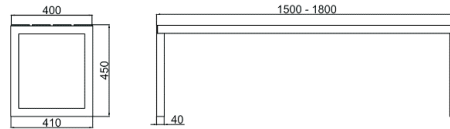

MATERIALS

- steel profile 40x40x4
- pine slat dimension 38x90x1500/1800

MADE

- powder coated steel, colours
- wood - varnish in colours

5016

Catalog no.	Dimension length
5016-1	180

MATERIALS

- steel tube fi60,3x2
- pine slat dimension 38x90x1800

5018

Catalog no.	Dimension length
5018-1	180

MATERIALS

- steel profile 30x30x1,5

MADE

- powder coated steel colours

5019

Catalog no.	Dimension length
5019-1	150
5019-2	180

MATERIALS

- steel angle 40x40x4
- pine slat dimension 38x90x1500/1800

MADE

- powder coated steel, colours
- wood - varnish in colours

5020

Catalog no.	Dimension length
5020-1	150
5020-2	180

MATERIALS

- steel angle 40x40x4
- pine slat dimension 38x90x1800