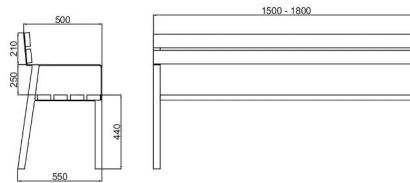

MATERIALS

- steel sheet 8mm
- pine slat dimension 38x90x1500/1800

MADE

- powder coated steel, colours
- wood - varnish in colours

5011

Catalog no.	Dimension length
5011-1	150
5011-2	180

MATERIALS

- steel sheet 8mm
- pine slat dimension 38x90x1500/1800

MADE

- powder coated steel, colours
- wood - varnish in colours

5012

Catalog no.	Dimension length
5012-1	150
5012-2	180

MATERIALS

- steel sheet 8mm
- pine slat dimension 38x90x1500/1800

MADE

- powder coated steel, colours
- wood - varnish in colours

5013

Catalog no.	Dimension length
5013-1	150
5013-2	180

MATERIALS

- steel profile 45x45 and flat bar 45x5
- pine slat dimension 38x90x1500/1800

MADE

- powder coated steel, colours
- wood - varnish in colours

5014

Catalog no.	Dimension length
5014-1	180

MATERIALS

- steel profile 50x30x2
- pine slat dimension 38x90x1800

MADE

- powder coated steel, colours
- wood - varnish in colours

5015

Catalog no.	Dimension length
5015-1	150
5015-2	180