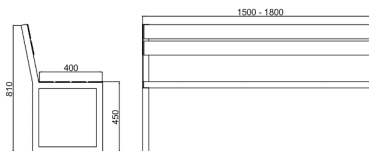

5018

Catalog no.	Dimension length
5018-1	180

MATERIALS

- steel profile 30x30x1,5

MADE

- powder coated steel colours

5019

Catalog no.	Dimension length
5019-1	150
5019-2	180

MATERIALS

- steel angle 40x40x4
- pine slat dimension 38x90x1500/1800

MADE

- powder coated steel, colours
- wood - varnish in colours

5020

Catalog no.	Dimension length
5020-1	150
5020-2	180

MATERIALS

- steel angle 40x40x4
- pine slat dimension 38x90x1800

5022

Catalog no.	Dimension length
5022-1	150
5022-2	180

MATERIALS

- steel profile 45x45x2
- pine slat dimension 38x90x1500/1800

MADE

- powder coated steel, colors
- wood - varnish in colours

5023

Catalog no.	Dimension length
5023-1	150
5023-2	180