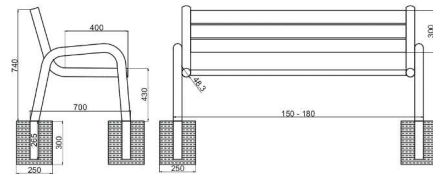

STREET FURNITURE

5001

Catalog no.	Dimension length
5001-1	150
5001-2	180

MATERIALS

- steel tube fi60,3x2
- pine slat dimension 38x90x1500/1800

MADE

- powder coated steel, colours
- wood - varnish in colours

5002

Catalog no.	Dimension length
5002-1	150
5002-2	180

MATERIALS

- steel tube fi48,3x2
- pine slat dimension 38x90x1500/1800

MADE

- powder coated steel colours
- wood - varnish in colours

5003

Catalog no.	Dimension length
5003-1	150
5003-2	180

MATERIALS

- steel tube fi60,3x2
- pine slat dimension 38x90x1500/1800

MADE

- powder coated steel colours
- wood - varnish in colours

5007

Catalog no.	Dimension length
5007-1	150
5007-2	180

MATERIALS

- flat bar 100x10
- pine slat dimension 38x90x1500/1800

5009

Catalog no.	Dimension length
5009-1	150
5009-2	180

MATERIALS

- steel sheet 8mm
- pine slat dimension 38x90x1500/1800

MADE

- powder coated steel, colours
- wood - varnish in colours

5010

Catalog no.	Dimension length
5010-1	150
5010-2	180