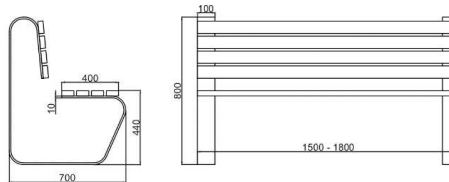

5002

Catalog no.	Dimension length
5002-1	150
5002-2	180

MATERIALS

- steel tube fi48,3x2
- pine slat dimension 38x90x1500/1800

MADE

- powder coated steel colours
- wood - varnish in colours

5003

Catalog no.	Dimension length
5003-1	150
5003-2	180

MATERIALS

- steel tube fi60,3x2
- pine slat dimension 38x90x1500/1800

MADE

- powder coated steel colours
- wood - varnish in colours

5007

Catalog no.	Dimension length
5007-1	150
5007-2	180

MATERIALS

- flat bar 100x10
- pine slat dimension 38x90x1500/1800

MADE

- powder coated steel, colours
- wood - varnish in colours

5008

Catalog no.	Dimension length
5008-1	150
5008-2	180

MATERIALS

- flat bar 100x10
- pine slat dimension 38x90x1500/1800

MADE

- powder coated steel, colours
- wood - varnish in colours

5009

Catalog no.	Dimension length
5009-1	150
5009-2	180

MATERIALS

- steel sheet 8mm
- pine slat dimension 38x90x1500/1800

MADE

- powder coated steel, colours
- wood - varnish in colours

5010

Catalog no.	Dimension length
5010-1	150
5010-2	180