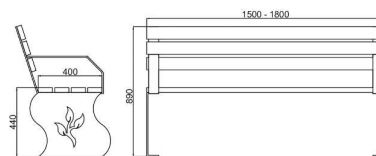

5009

Catalog no.	Dimension length
5009-1	150
5009-2	180

MATERIALS

- steel sheet 8mm
- pine slat dimension 38x90x1500/1800

MADE

- powder coated steel, colours
- wood - varnish in colours

5010

Catalog no.	Dimension length
5010-1	150
5010-2	180

MATERIALS

- steel sheet 8mm
- pine slat dimension 38x90x1500/1800

MADE

- powder coated steel, colours
- wood - varnish in colours

5011

Catalog no.	Dimension length
5011-1	150
5011-2	180

MATERIALS

- steel sheet 8mm
- pine slat dimension 38x90x1500/1800

MADE

- powder coated steel, colours
- wood - varnish in colours

5012

Catalog no.	Dimension length
5012-1	150
5012-2	180

MATERIALS

- steel sheet 8mm
- pine slat dimension 38x90x1500/1800

MADE

- powder coated steel, colours
- wood - varnish in colours

5013

Catalog no.	Dimension length
5013-1	150
5013-2	180

MATERIALS

- steel profile 45x45 and flat bar 45x5
- pine slat dimension 38x90x1500/1800

MADE

- powder coated steel, colours
- wood - varnish in colours