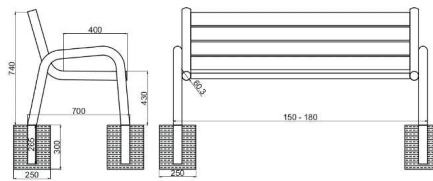

STREET FURNITURE

5001

Catalog no.	Dimension length
5001-1	150
5001-2	180

MATERIALS

- steel tube fi60,3x2
- pine slat dimension 38x90x1500/1800

MADE

- powder coated steel, colours
- wood - varnish in colours

5002

Catalog no.	Dimension length
5002-1	150
5002-2	180

MATERIALS

- steel tube fi48,3x2
- pine slat dimension 38x90x1500/1800

MADE

- powder coated steel colours
- wood - varnish in colours

5003

Catalog no.	Dimension length
5003-1	150
5003-2	180

MATERIALS

- steel tube fi60,3x2
- pine slat dimension 38x90x1500/1800

MADE

- powder coated steel colours
- wood - varnish in colours

5007

Catalog no.	Dimension length
5007-1	150
5007-2	180

MATERIALS

- flat bar 100x10
- pine slat dimension 38x90x1500/1800

5009

Catalog no.	Dimension length
5009-1	150
5009-2	180

MATERIALS

- steel sheet 8mm
- pine slat dimension 38x90x1500/1800

MADE

- powder coated steel, colours
- wood - varnish in colours

5010

Catalog no.	Dimension length
5010-1	150
5010-2	180