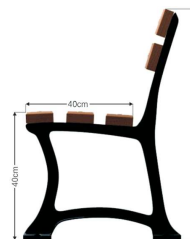

MATERIALS

- steel profile 45x45x2
- pine slat dimension 38x90x1800

MADE

- powder coated steel, colours
- wood - varnish in colours

5024

Catalog no.	Dimension length
5024-1	150
5024-2	180

MATERIALS

- steel profile 45x45x2
- pine slat dimension 38x90x1500/1800

MADE

- powder coated steel, colours
- wood - varnish in colours

5025

Catalog no.	Dimension length
5025-1	150
5025-2	180

MATERIALS

- iron casting in black colour
- pine slat dimension 38x90x1500/1800

MADE

- wood - varnish in colours

5026

Catalog no.	Dimension length
5026-1	150
5026-2	180

MATERIALS

- iron casting in black colour
- pine slat dimension 38x90x1800

MADE

- wood - varnish in colours

5027

Catalog no.	Dimension length
5027-1	150
5027-2	180

MATERIALS

- iron casting in black colour
- pine slat dimension 38x90x1500/1800

MADE

- wood - varnish in colours

5028

Catalog no.	Dimension length
5028-1	150
5028-2	180

MATERIALS

- iron casting in black colour
- pine slat dimension 38x90x1500/1800