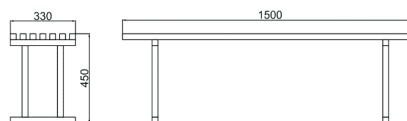

MATERIALS

- steel profile 40x40x4
- pine slat dimension 38x90x1500/1800

MADE

- powder coated steel, colours
- wood - varnish in colours

5016

Catalog no.	Dimension length
5016-1	180

MATERIALS

- steel tube fi60,3x2
- pine slat dimension 38x90x1800

MADE

- powder coated steel, colours
- wood - varnish in colours

5017

Catalog no.	Dimension length
5017-1	180

MATERIALS

- steel profile 60x30x1,5
- pcv board bench

MADE

- powder coated steel colours

5018

Catalog no.	Dimension length
5018-1	180

MATERIALS

- steel profile 30x30x1,5

MADE

- powder coated steel colours

5019

Catalog no.	Dimension length
5019-1	150
5019-2	180

MATERIALS

- steel angle 40x40x4
- pine slat dimension 38x90x1500/1800

MADE

- powder coated steel, colours
- wood - varnish in colours

5020

Catalog no.	Dimension length
5020-1	150
5020-2	180

MATERIALS

- steel angle 40x40x4
- pine slat dimension 38x90x1800