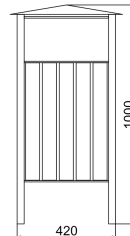

MATERIALS

- iron casting in black colour
- pine slat dimension 38x90x1500/1800

MADE

- wood - varnish in colours

5028

Catalog no.	Dimension length
5028-1	150
5028-2	180

MATERIALS

- iron casting in black colour
- pine slat dimension 38x90x1500/1800

5030

Catalog no.	Dimension
5030-1	610x420

MATERIALS

- steel profile 30x30
- pine slat dimension 25x60x500

MADE

- wood - varnish in colours

Volume 60l

5031

Catalog no.	Dimension
5031-1	610x420

MATERIALS

- steel profile 30x30 i 20x20

MADE

- powder coated steel, colours

Volume 60l

9005

8011

9006

7021

5032

Catalog no.	Dimension
5032-1	1000x420

MATERIALS

- steel profile 30x30

- pine slat dimension 25x60x500

MADE