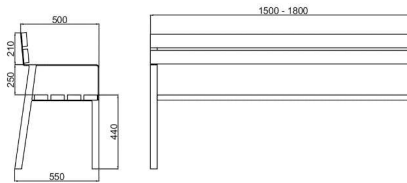

5014

Catalog no.	Dimension length
5014-1	180

MATERIALS

- steel profile 50x30x2
- pine slat dimension 38x90x1800

MADE

- powder coated steel, colours
- wood - varnish in colours

5015

Catalog no.	Dimension length
5015-1	150
5015-2	180

MATERIALS

- steel profile 40x40x4
- pine slat dimension 38x90x1500/1800

MADE

- powder coated steel, colours
- wood - varnish in colours

5016

Catalog no.	Dimension length
5016-1	180

MATERIALS

- steel tube fi60,3x2
- pine slat dimension 38x90x1800

MADE

- powder coated steel, colours
- wood - varnish in colours

5017

Catalog no.	Dimension length
5017-1	180

MATERIALS

- steel profile 60x30x1,5
- pcv board bench

MADE

- powder coated steel colours

5018

Catalog no.	Dimension length
5018-1	180

MATERIALS

- steel profile 30x30x1,5

MADE

- powder coated steel colours

5019

Catalog no.	Dimension length
5019-1	150
5019-2	180