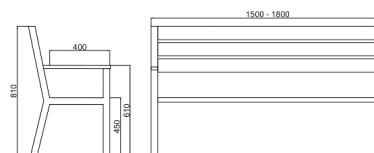

5022

Catalog no.	Dimension length
5022-1	150
5022-2	180

MATERIALS

- steel profile 45x45x2
- pine slat dimension 38x90x1500/1800

MADE

- powder coated steel, colors
- wood - varnish in colours

5023

Catalog no.	Dimension length
5023-1	150
5023-2	180

MATERIALS

- steel profile 45x45x2
- pine slat dimension 38x90x1800

MADE

- powder coated steel, colours
- wood - varnish in colours

5024

Catalog no.	Dimension length
5024-1	150
5024-2	180

MATERIALS

- steel profile 45x45x2
- pine slat dimension 38x90x1500/1800

MADE

- powder coated steel, colours
- wood - varnish in colours

5025

Catalog no.	Dimension length
5025-1	150
5025-2	180

MATERIALS

- iron casting in black colour
- pine slat dimension 38x90x1500/1800

MADE

- wood - varnish in colours

5026

Catalog no.	Dimension length
5026-1	150
5026-2	180

MATERIALS

- iron casting in black colour
- pine slat dimension 38x90x1800

MADE

- wood - varnish in colours

5027

Catalog no.	Dimension length
5027-1	150
5027-2	180