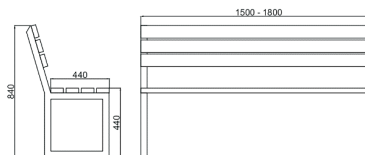

5013

Catalog no.	Dimension length
5013-1	150
5013-2	180

MATERIALS

- steel profile 45x45 and flat bar 45x5
- pine slat dimension 38x90x1500/1800

MADE

- powder coated steel, colours
- wood - varnish in colours

5014

Catalog no.	Dimension length
5014-1	180

MATERIALS

- steel profile 50x30x2
- pine slat dimension 38x90x1800

MADE

- powder coated steel, colours
- wood - varnish in colours

5015

Catalog no.	Dimension length
5015-1	150
5015-2	180

MATERIALS

- steel profile 40x40x4
- pine slat dimension 38x90x1500/1800

MADE

- powder coated steel, colours
- wood - varnish in colours

5016

Catalog no.	Dimension length
5016-1	180

MATERIALS

- steel tube fi60,3x2
- pine slat dimension 38x90x1800