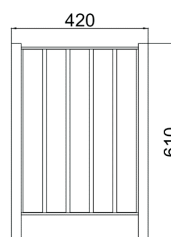

5026

Catalog no.	Dimension length
5026-1	150
5026-2	180

MATERIALS

- iron casting in black colour
- pine slat dimension 38x90x1800

MADE

- wood - varnish in colours

5027

Catalog no.	Dimension length
5027-1	150
5027-2	180

MATERIALS

- iron casting in black colour
- pine slat dimension 38x90x1500/1800

MADE

- wood - varnish in colours

5028

Catalog no.	Dimension length
5028-1	150
5028-2	180

MATERIALS

- iron casting in black colour
- pine slat dimension 38x90x1500/1800

MADE

- wood - varnish in colours

5029

Catalog no.	Dimension length
5029-1	150
5029-2	180

MATERIALS

- iron casting in black colour
- pine slat dimension 38x90x1800

MADE

- wood - varnish in colours

5030

Catalog no.	Dimension
5030-1	610x420

MATERIALS

- steel profile 30x30
- pine slat dimension 25x60x500

MADE

- wood - varnish in colours

Volume 60l

5031