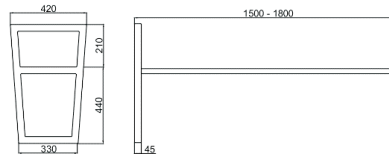

5022

Catalog no.	Dimension length
5022-1	150
5022-2	180

MATERIALS

- steel profile 45x45x2
- pine slat dimension 38x90x1500/1800

MADE

- powder coated steel, colors
- wood - varnish in colours

5023

Catalog no.	Dimension length
5023-1	150
5023-2	180

MATERIALS

- steel profile 45x45x2
- pine slat dimension 38x90x1800

MADE

- powder coated steel, colours
- wood - varnish in colours

5024

Catalog no.	Dimension length
5024-1	150
5024-2	180

MATERIALS

- steel profile 45x45x2
- pine slat dimension 38x90x1500/1800