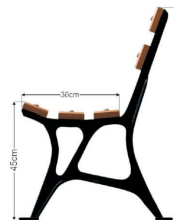

5026

Catalog no.	Dimension length
5026-1	150
5026-2	180

MATERIALS

- iron casting in black colour
- pine slat dimension 38x90x1800

MADE

- wood - varnish in colours

5027

Catalog no.	Dimension length
5027-1	150
5027-2	180

MATERIALS

- iron casting in black colour
- pine slat dimension 38x90x1500/1800

MADE

- wood - varnish in colours

5028

Catalog no.	Dimension length
5028-1	150
5028-2	180

MATERIALS

- iron casting in black colour
- pine slat dimension 38x90x1500/1800

MADE

- wood - varnish in colours

5029

Catalog no.	Dimension length
5029-1	150
5029-2	180

MATERIALS

- iron casting in black colour
- pine slat dimension 38x90x1800

MADE

- wood - varnish in colours

5030

Catalog no.	Dimension
5030-1	610x420

MATERIALS

- steel profile 30x30
- pine slat dimension 25x60x500

MADE

- wood - varnish in colours

Volume 60l

5031