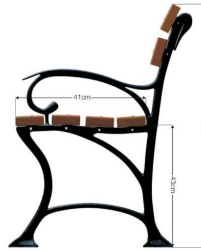

5022

Catalog no.	Dimension length
5022-1	150
5022-2	180

MATERIALS

- steel profile 45x45x2
- pine slat dimension 38x90x1500/1800

MADE

- powder coated steel, colors
- wood - varnish in colours

5023

Catalog no.	Dimension length
5023-1	150
5023-2	180

MATERIALS

- steel profile 45x45x2
- pine slat dimension 38x90x1800

MADE

- powder coated steel, colours
- wood - varnish in colours

5024

Catalog no.	Dimension length
5024-1	150
5024-2	180

MATERIALS

- steel profile 45x45x2
- pine slat dimension 38x90x1500/1800

MADE

- powder coated steel, colours
- wood - varnish in colours

5025

Catalog no.	Dimension length
5025-1	150
5025-2	180

MATERIALS

- iron casting in black colour
- pine slat dimension 38x90x1500/1800

MADE

- wood - varnish in colours

5026

Catalog no.	Dimension length
5026-1	150
5026-2	180

MATERIALS

- iron casting in black colour
- pine slat dimension 38x90x1800

MADE

- wood - varnish in colours

5027

Catalog no.	Dimension length
5027-1	150
5027-2	180