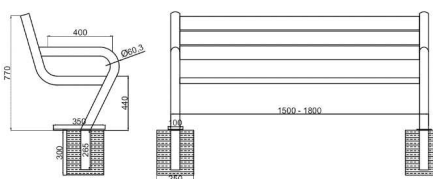

STREET FURNITURE

5001

Catalog no.	Dimension length
5001-1	150
5001-2	180

MATERIALS

- steel tube fi60,3x2
- pine slat dimension 38x90x1500/1800

MADE

- powder coated steel, colours
- wood - varnish in colours

5002

Catalog no.	Dimension length
5002-1	150
5002-2	180

MATERIALS

- steel tube fi48,3x2
- pine slat dimension 38x90x1500/1800

MADE

- powder coated steel colours
- wood - varnish in colours

5003

Catalog no.	Dimension length
5003-1	150
5003-2	180

MATERIALS

- steel tube fi60,3x2
- pine slat dimension 38x90x1500/1800

MADE

- powder coated steel colours
- wood - varnish in colours

5007

Catalog no.	Dimension length
5007-1	150
5007-2	180

MATERIALS

- flat bar 100x10
- pine slat dimension 38x90x1500/1800

MADE

- powder coated steel, colours
- wood - varnish in colours

5008

Catalog no.	Dimension length
5008-1	150
5008-2	180

MATERIALS

- flat bar 100x10
- pine slat dimension 38x90x1500/1800

MADE

- powder coated steel, colours
- wood - varnish in colours