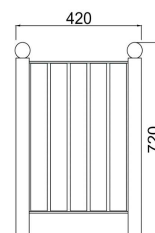

MATERIALS

- iron casting in black colour
- pine slat dimension 38x90x1500/1800

MADE

- wood - varnish in colours

5028

Catalog no.	Dimension length
5028-1	150
5028-2	180

MATERIALS

- iron casting in black colour
- pine slat dimension 38x90x1500/1800

5030

Catalog no.	Dimension
5030-1	610x420

MATERIALS

- steel profile 30x30
- pine slat dimension 25x60x500

MADE

- wood - varnish in colours

Volume 60l

5031

9006

7021

5032

Catalog no.	Dimension
5032-1	1000x420

MATERIALS

- steel profile 30x30

- pine slat dimension 25x60x500

MADE

Catalog no.	Dimension
5033-1	720x420

MATERIALS

- steel tube 48,3

- pine slat dimension 25x60x500

MADE

- powder coated steel, colours

- wood - varnish in colours

Volume 60l