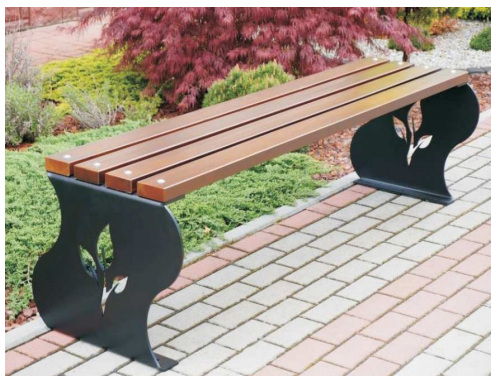

Catalog no.	Dimension length
5009-1	150
5009-2	180

MATERIALS

- steel sheet 8mm
- pine slat dimension 38x90x1500/1800

MADE

- powder coated steel, colours
- wood - varnish in colours